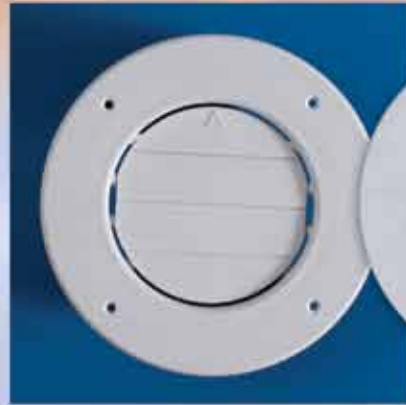

CHECK OUT ALL OUR OTHER AC VENT PRODUCTS!

The "AIREPORT" #5840

The original and still the most distinctive RV AC ceiling vent! The Aireport's unique 360 air dispersion eliminates the "drafty" performance of louvered vents, greatly increasing the comfort level of the RV. Air volume is adjustable by simply turning the vent.

Available in white (5840WH) and bright white (5840 BTW) as shown, the Aireport can be custom fitted with extension collars of any length to accommodate RV's with roof rafters. 4 1/2" diameter mounting hole. 13 sq. in. free air space.

The "LOUVERED AIREPORT" #6840

This 2-way Louvered version of the popular "Aireport" AC vent allows the choice of directing the air exactly where you wish. Interchangeable with the 5840 Aireport, the Louvered Aireport comes in white (6840 WH), medium white (6840 ELWH), and bright white (6840 BTW) to match any RV ceiling. Custom length fitted extension collars are available. 4 1/2" diameter mounting hole. 9.5 sq. in. free air space.

The "SPACEPORT" #8840

Designed as the next generation of the popular "Aireport" vents, the "Spaceport" opens, closes, and rotates for the ultimate in comfort control.

Perfect in new RV's, the "Spaceport" may be installed as an upgrade for your existing "Aireport" with just a slight enlargement of the ceiling hole required. 4 7/8" diameter mounting hole. 10 sq. in. free air space.

Stocked in three shades of white. White (8840WH), a slightly brighter medium-white (8840ELWH), or a slightly darker off-white (8840OW). Extension collars available in 5/8", 1 1/8", 1 5/8", and 2". #8841 "shimmed" model is available for use with a trim ring on hard surface ceilings.

The "SPACEPORT TRIM RING" #8840TR

Attractive trim ring for the popular 8840 AC Vent! Simply snaps over the installed vent to hide the screw heads and create a finished "automotive" look. May require use of the #8841 shimmed vent when installed in RV's with hard surface ceilings. Available in white (8840TR-WH), medium white (8840TR-ELWH) and off-white (8840TR-OW) to match the 8840 vents.